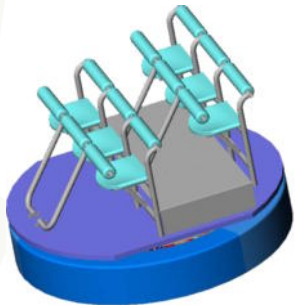

INTERACTIVE

robuRIDE™

ROBOSOFT, LOFTUS MULTIMEDIA,

and FIGURA have joined their expertise to build the most exciting interactive rides. Thanks to its expertise in robotics, ROBOSOFT now launches a new line of interactive rides for amusement parks. The highest technologies have been introduced to get completely autonomous and really interactive dark rides. These people movers carry players or passengers into not yet explored spheres.

This is the ultimate solution to combine visitors entertainment and ease of management

Coordinated with a scenography, robuRIDE™ will lead passengers in another dimension.

The platform can go through any path: from the simple show performed while moving, to a fully robotized environment, to create a unique action game. Animatronics displayed all over the scenery react to players performances by a wide variety of anthropomorphic movements, bringing life to the game, and involving players like never before.

Platforms are made of two parts:

Upper part:

- Customizable
- Rotate on its own axis (small robuRIDE™ only)
- Optional attached infrared guns
- Optional on board multimedia system
- Optional on board hits counter